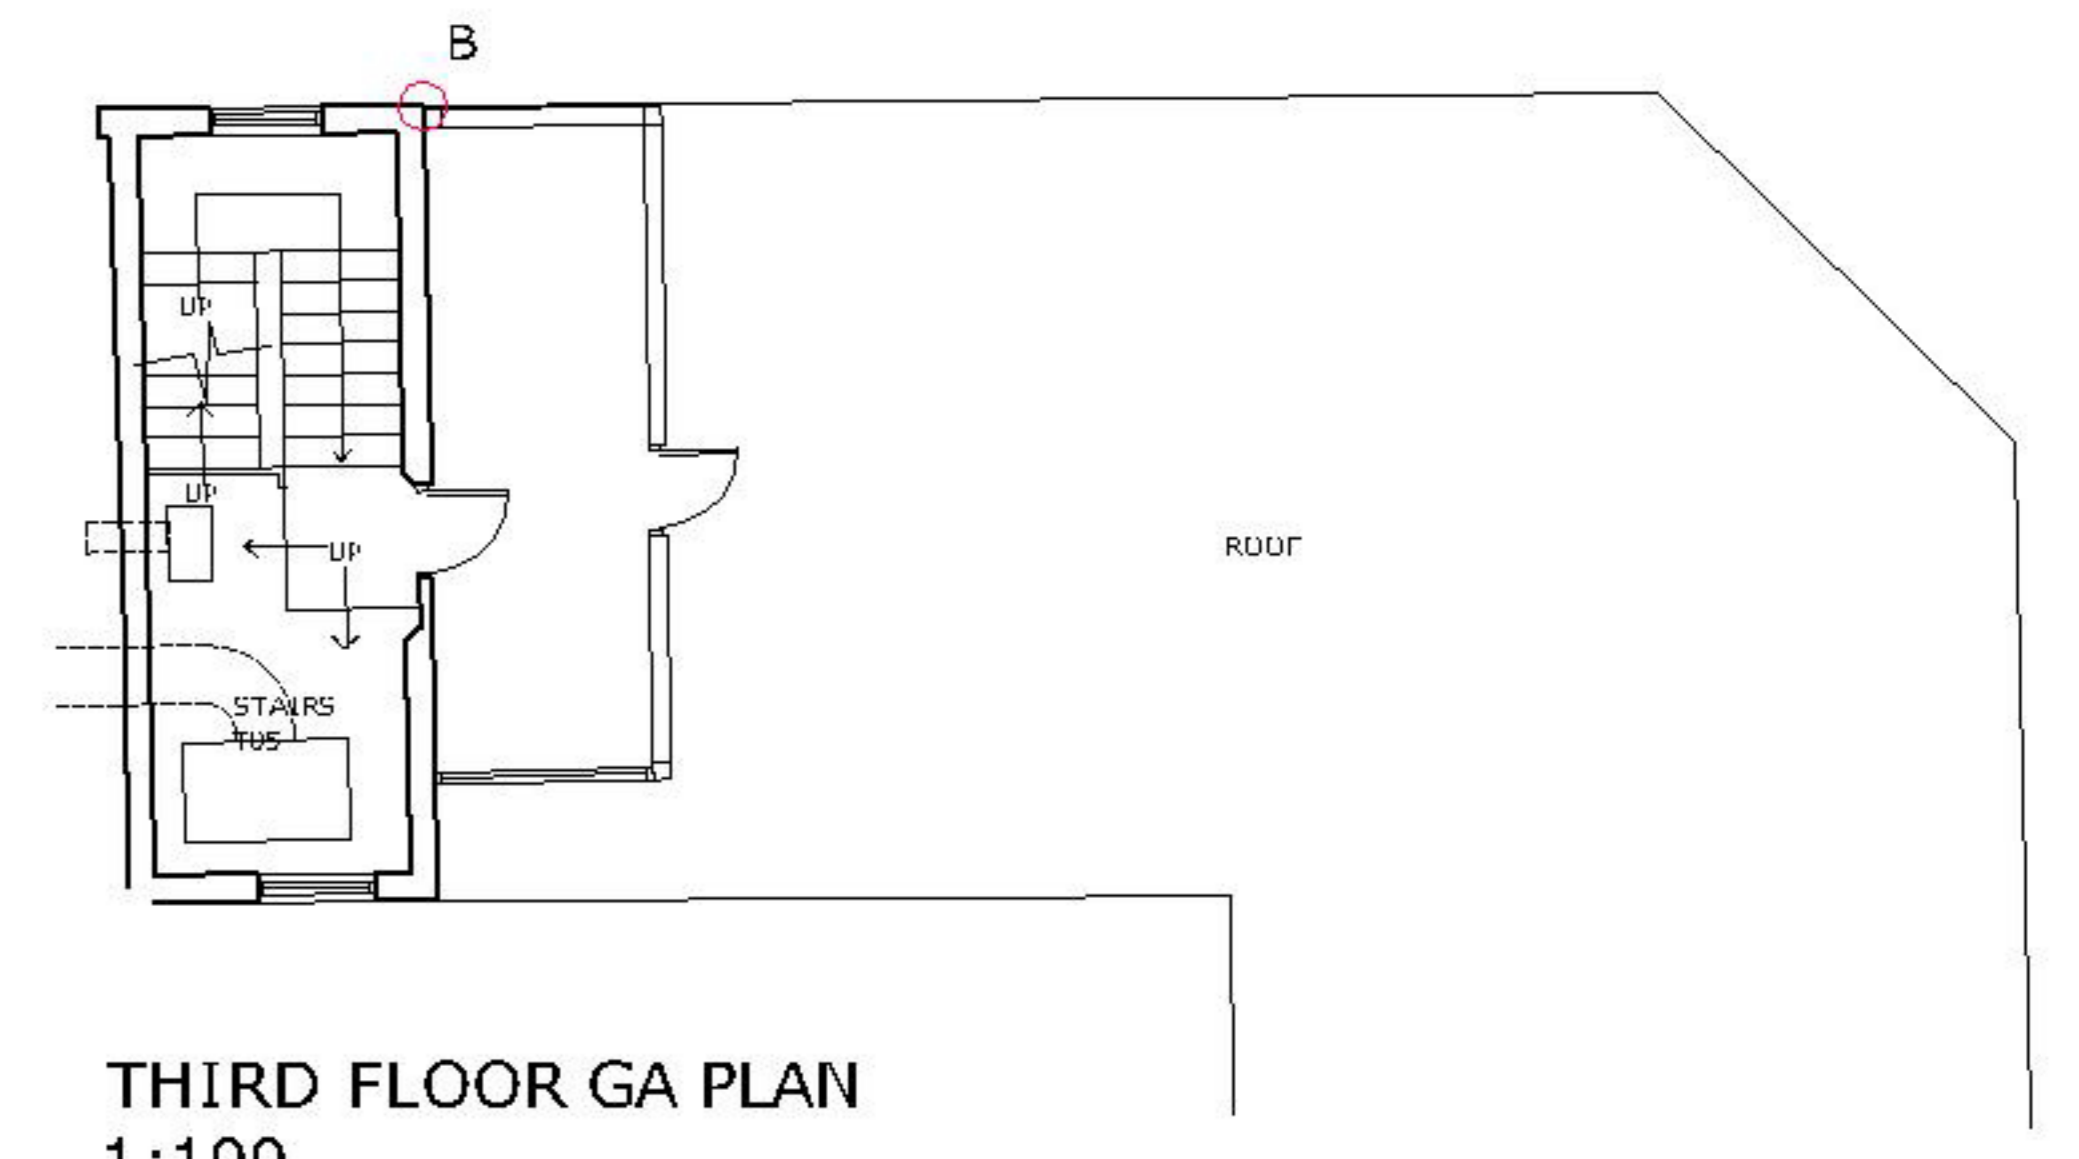

SECOND FLOOR GA PLAN  
1:100

THIRD FLOOR GA PLAN  
1:100

THIRD FLOOR GA PLAN  
1:100

P1	PRELIMINARY	OCT 2005	
rev	description	date	
<b>wireframe studio Ltd</b>			
wireframe studio Ltd 250 Gleadless Road, Sheffield, S2 3AH tel: 0114 2508000 mail: wireframe@btconnect.com			
project title	project no	rev	scale
HARRISON FISHER & CO. Ltd. SHEFFIELD	1090	P1	1:100
drawing title	drawing no	date	drawn
EYEWITNESS WORKS SECOND, THIRD FLOOR PLAN	600	OCT 2005	JT