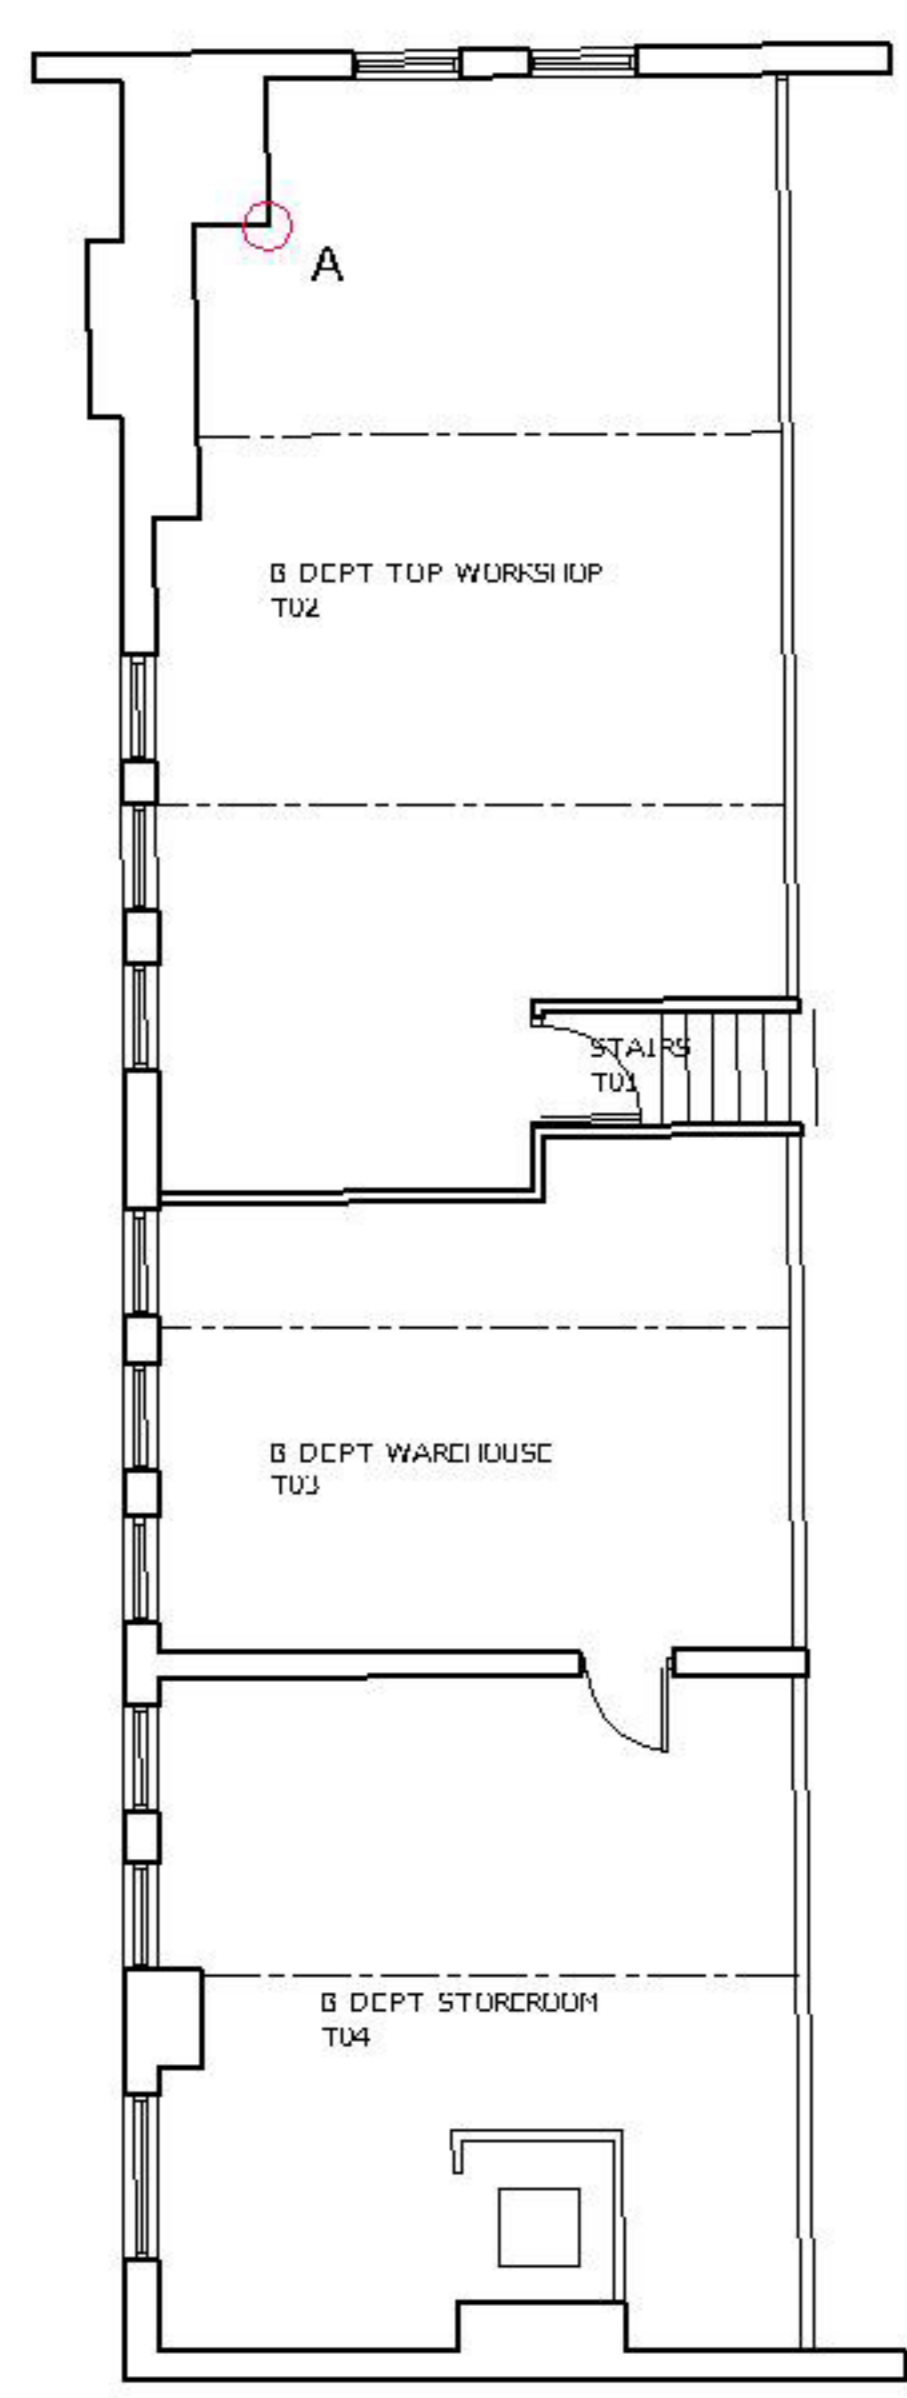

SECOND FLOOR GA PLAN  
1:100

THIRD FLOOR GA PLAN  
1:100

THIRD FLOOR GA PLAN  
1:100

P1	PRELIMINARY	OCT 2005	
rev	description	date	
<b>wireframe studio Ltd</b>			
wireframe studio Ltd 250 Gleadless Road, Sheffield, S2 3AH tel: 0114 2508000 mail: wireframe@btconnect.com			
project title	project no	rev	scale
HARRISON FISHER & CO. Ltd. SHEFFIELD	1090	P1	1:100
drawing title	drawing no	date	drawn
EYEWITNESS WORKS SECOND, THIRD FLOOR PLAN	600	OCT 2005	JT